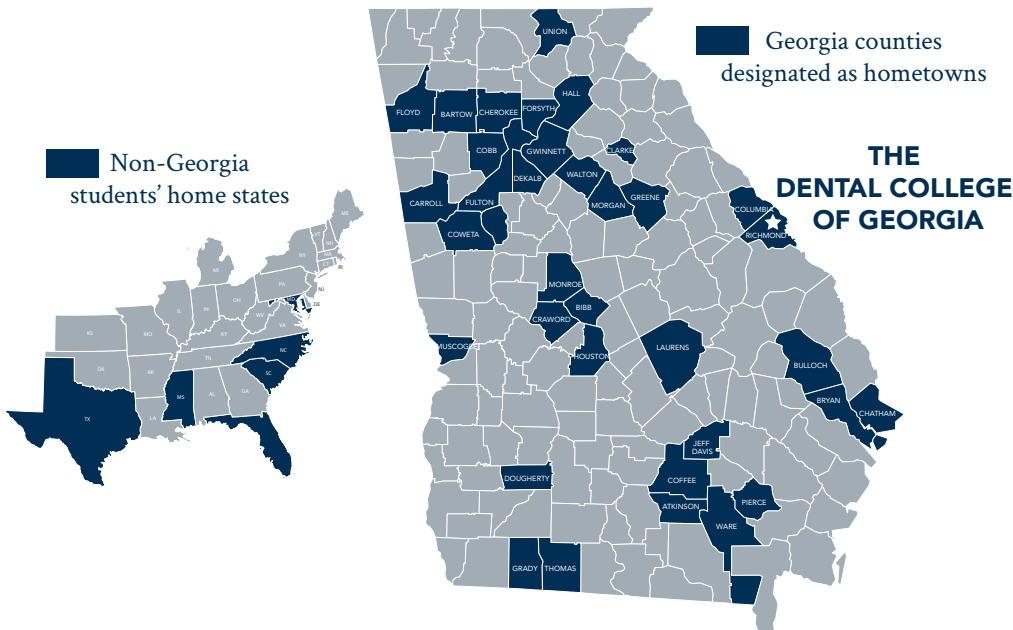

Undergraduate degrees earned from 39 colleges and universities throughout GA and 13 other states.

- Auburn University (AL)
- Augusta University
- Berry College
- Birmingham Southern College (AL)
- Brenau University
- California State University-East Bay (CA)
- Clemson University (SC)
- Columbus State University
- East Carolina University (NC)
- Emory University
- Florida State College-Jacksonville (FL)
- Georgia College
- Georgia Gwinnett College
- Georgia Institute of Technology
- Georgia Southern University
- Georgia State University
- Kennesaw State University
- Lagrange College
- Louisiana College (LA)
- Mercer University
- Mississippi State University (MS)
- Montana State University-Bozeman (MT)
- North Carolina A & T (NC)
- Roanoke College (VA)
- Saint Leo University (FL)
- Savannah State University
- Southern Adventist University (TN)
- Texas A & M-College Station (TX)
- University of Georgia
- University of Maryland-College Park (MD)
- University of Michigan-Ann Arbor (MI)
- University of Mississippi (MS)
- University of North Georgia
- University of South Carolina-Aiken (SC)
- University of South Carolina-Columbia (SC)
- University of West Georgia
- Valdosta State University
- Vanderbilt University (TN)
- Winthrop University (SC)