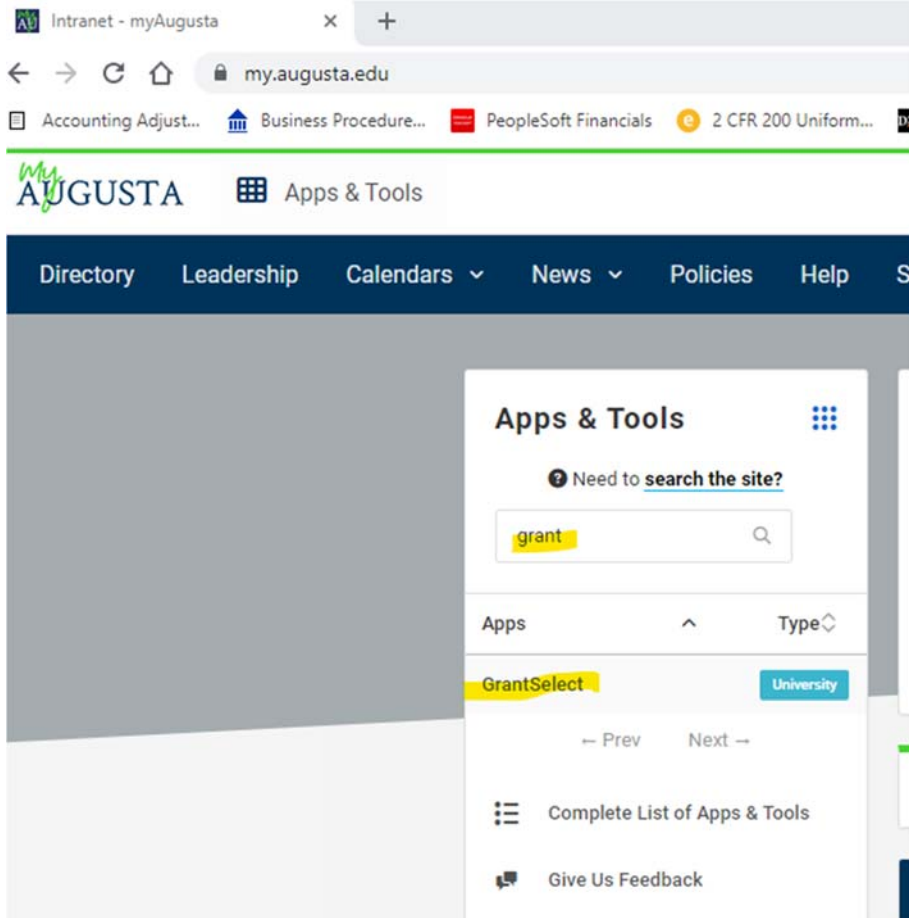

Division of Sponsored Programs Administration
How to Access GrantSelect

GrantSelect is a grants database that allows AU personnel to search for thousands of grant funding opportunities.

To access GrantSelect, please follow the below steps:

- Go to my.augusta.edu in your web browser and click the “Login” button towards the top-right of your screen
- Type in your AU credentials
- Accept the DUO push on your phone, if prompted
- Under the Apps & Tools section, search for GrantSelect and click the link to GrantSelect when you see it under the Apps section.
 - Note: GrantSelect will not appear under Apps unless you are first logged into my.augusta.edu