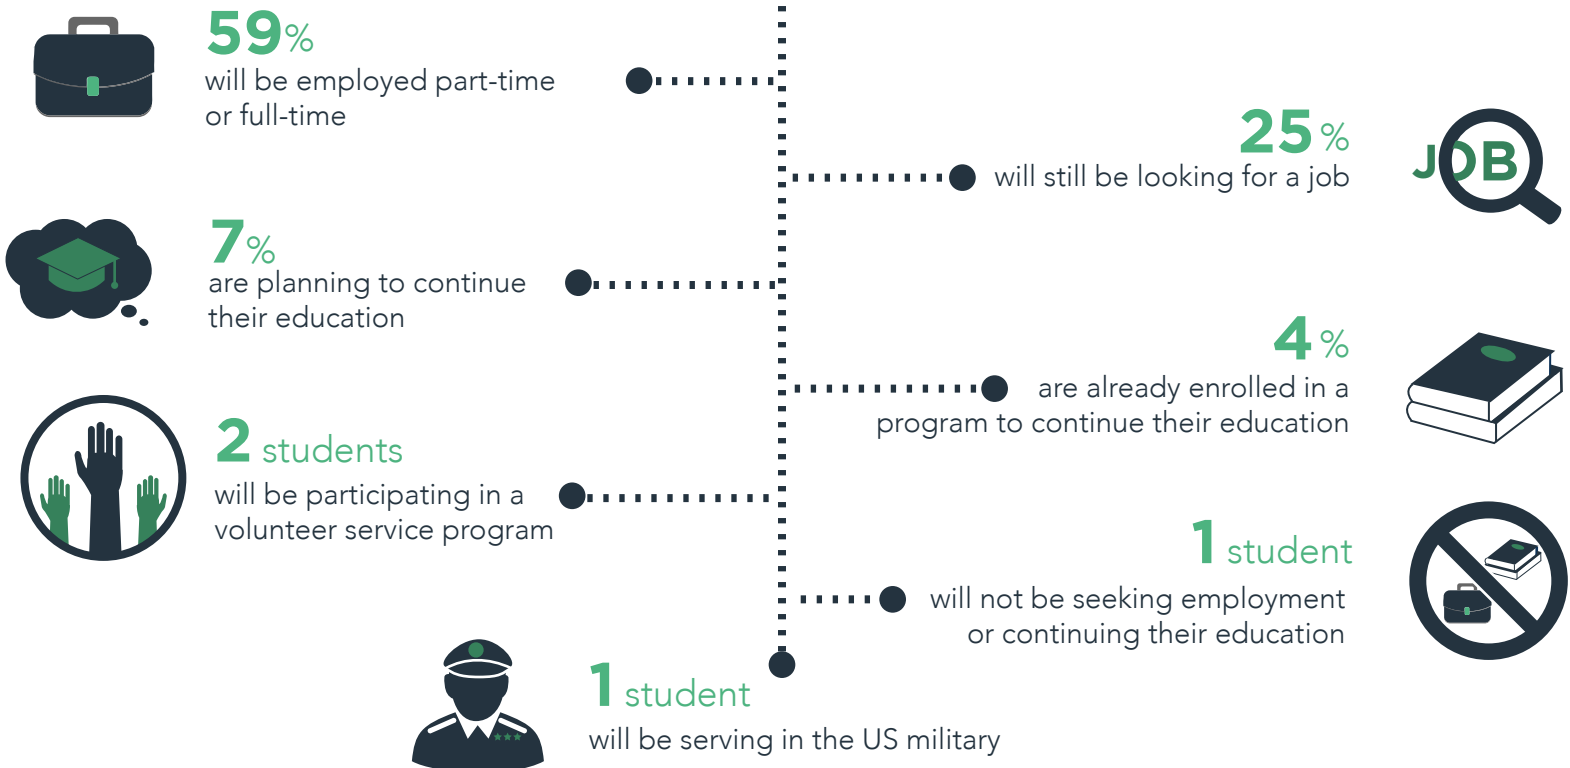

Graduation Exit Survey

Fall 2016

507 graduating students were invited to complete the Graduation Exit Survey.
409 (81%) students responded.

Who responded to the survey?

What will our graduates be doing 6 months after graduation?

Graduation Exit Survey Fall 2016

507 graduating students were invited to complete the Graduation Exit Survey. 409 (81%) students responded.

Of the 242 students who will be employed.....

Of the 16 students who are enrolled in a continuing education program.....