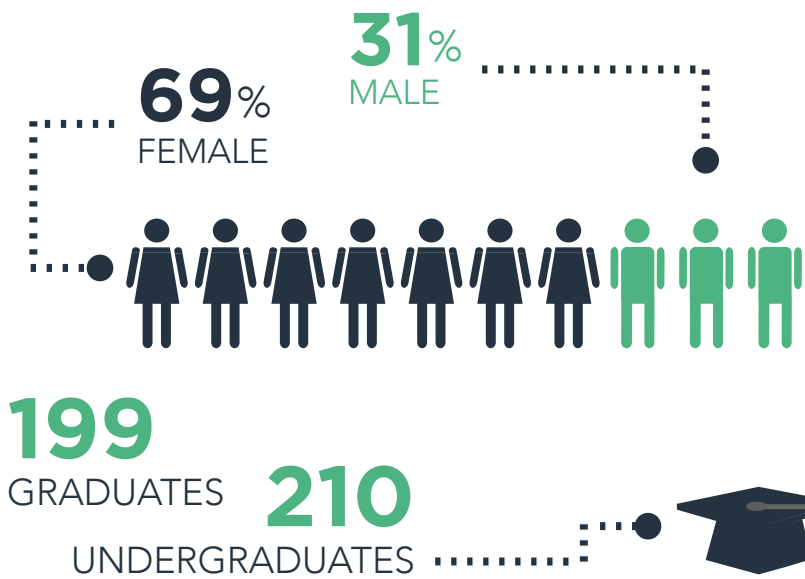

Graduation Exit Survey

Fall 2016

507 graduating students were invited to complete the Graduation Exit Survey.
409 (81%) students responded.

Who responded to the survey?

What will our graduates be doing 6 months after graduation?

Graduation Exit Survey Fall 2016

507 graduating students were invited to complete the Graduation Exit Survey. 409 (81%) students responded.

Of the 242 students who will be employed.....

Of the 16 students who are enrolled in a continuing education program.....

Of the 409 students who responded to the survey.....