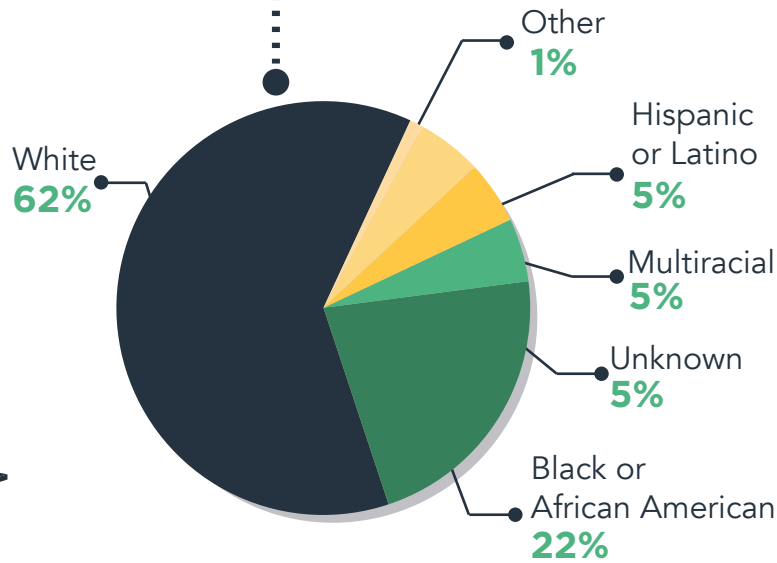

Graduation Exit Survey

Fall 2016

507 graduating students were invited to complete the Graduation Exit Survey.
409 (81%) students responded.

Who responded to the survey?

What will our graduates be doing 6 months after graduation?

Graduation Exit Survey Fall 2016

507 graduating students were invited to complete the Graduation Exit Survey. 409 (81%) students responded.

Of the 242 students who will be employed.....

Of the 16 students who are enrolled in a continuing education program.....